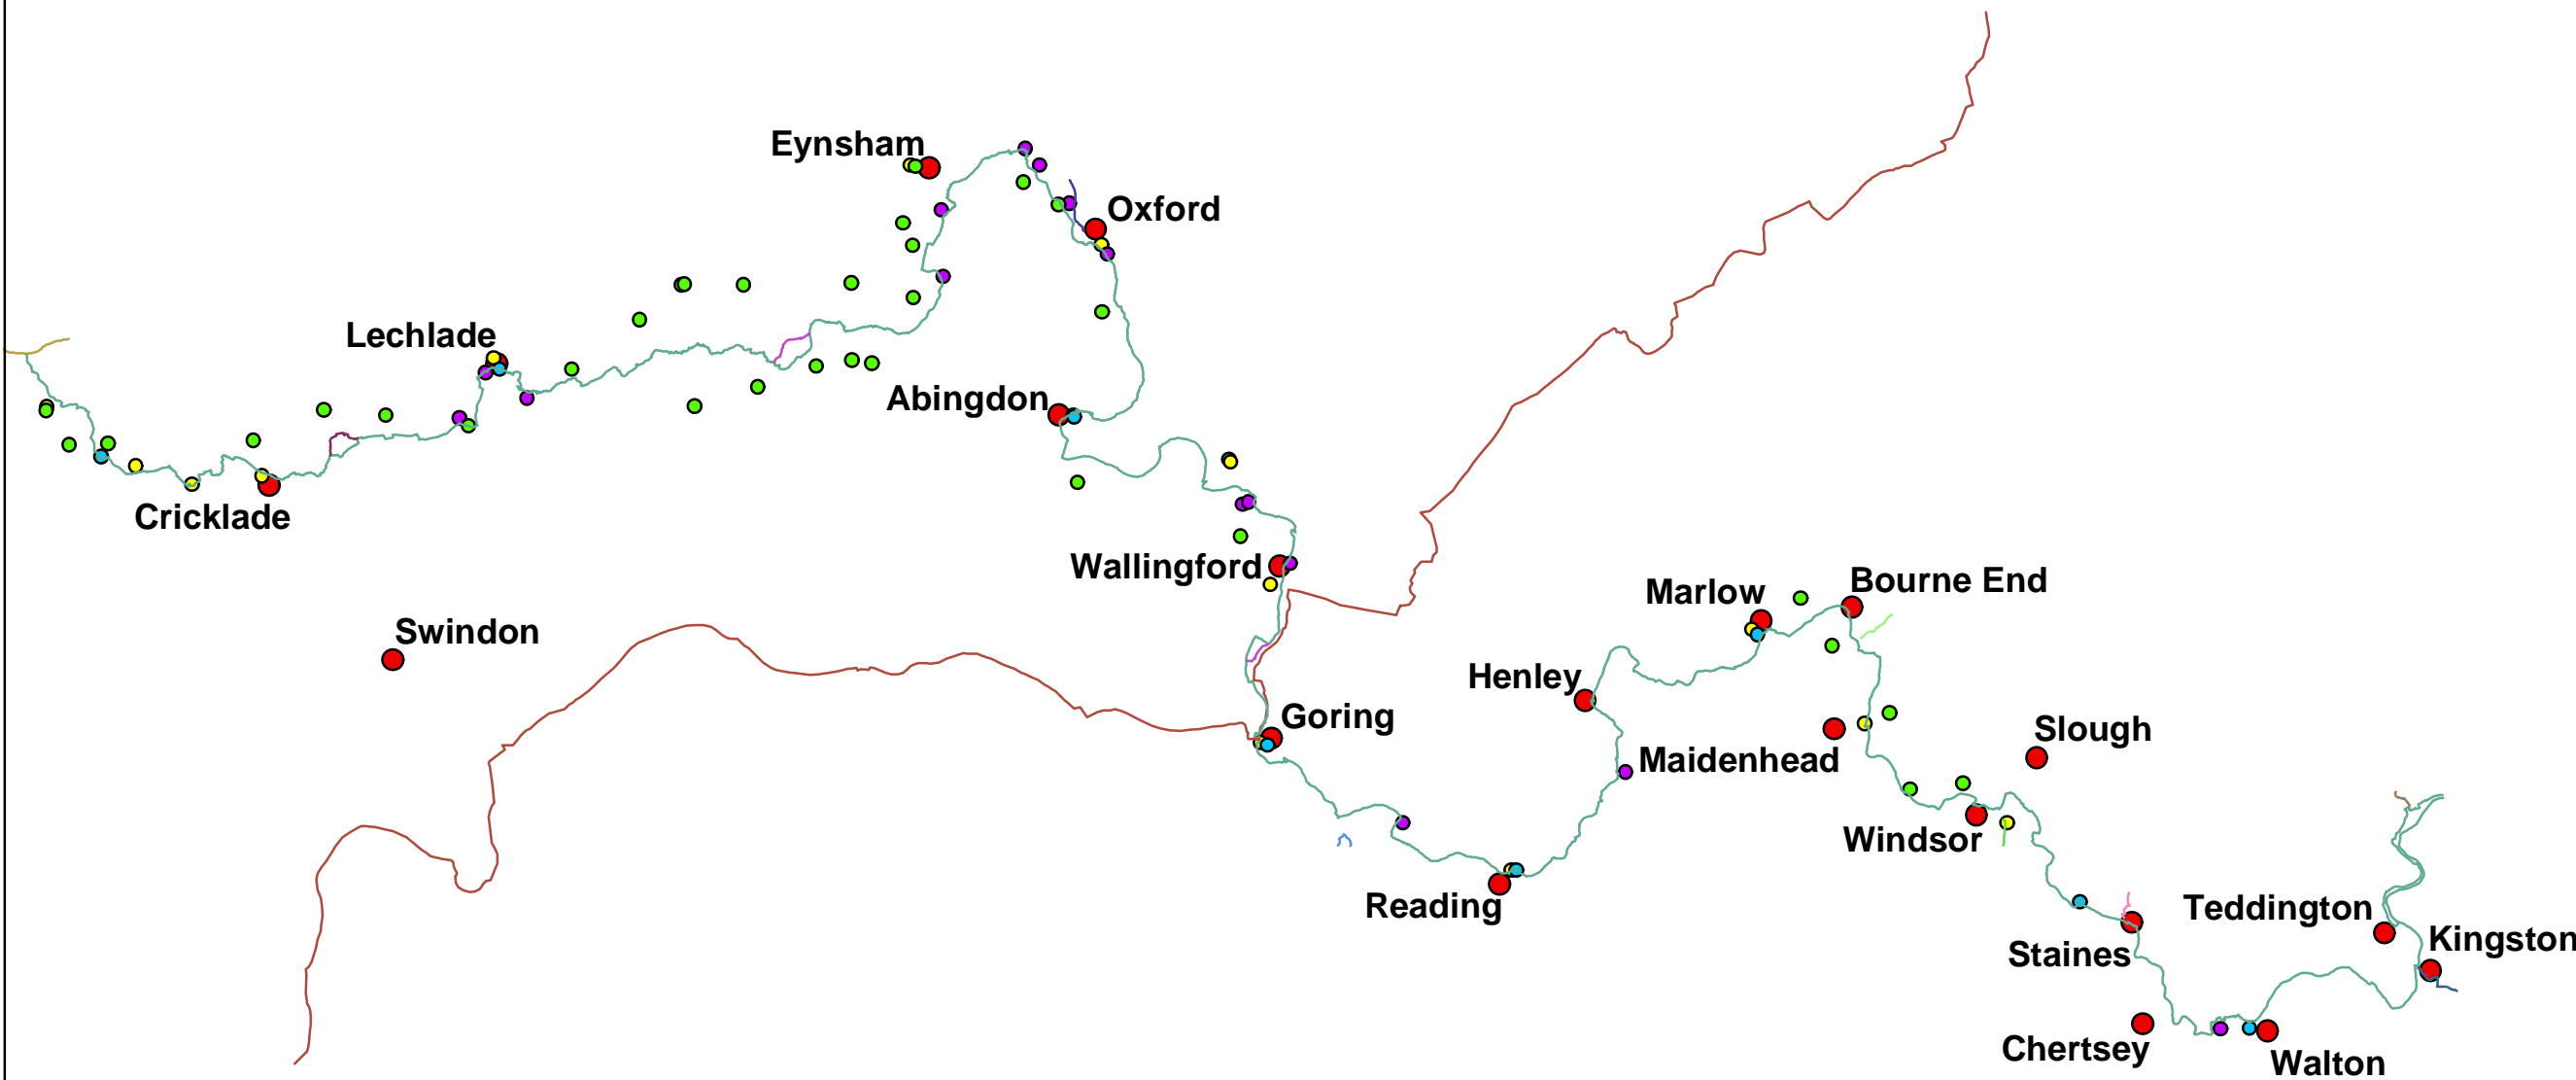

**Thames
Waterway Plan**

Map 9
Footpaths

FOOTPATHS

-  Beeches Way
-  Berkshire Circular R
-  Colne Valley Way
-  Grand Union Canal Way
-  Monarchs Way
-  Oxford Canal Walk
-  Ridgeway
-  Thames Down Link
-  Thames Path
-  Thames Path (2005)
-  Thames Path (new)
-  Three Castles Path

Thames Path Aspirations

-  Establish Circular Walk
-  Identify & Manage access path
-  Provide & maintain easy access
-  Other

0 4 8 12 16

Kilometres
1:368,000