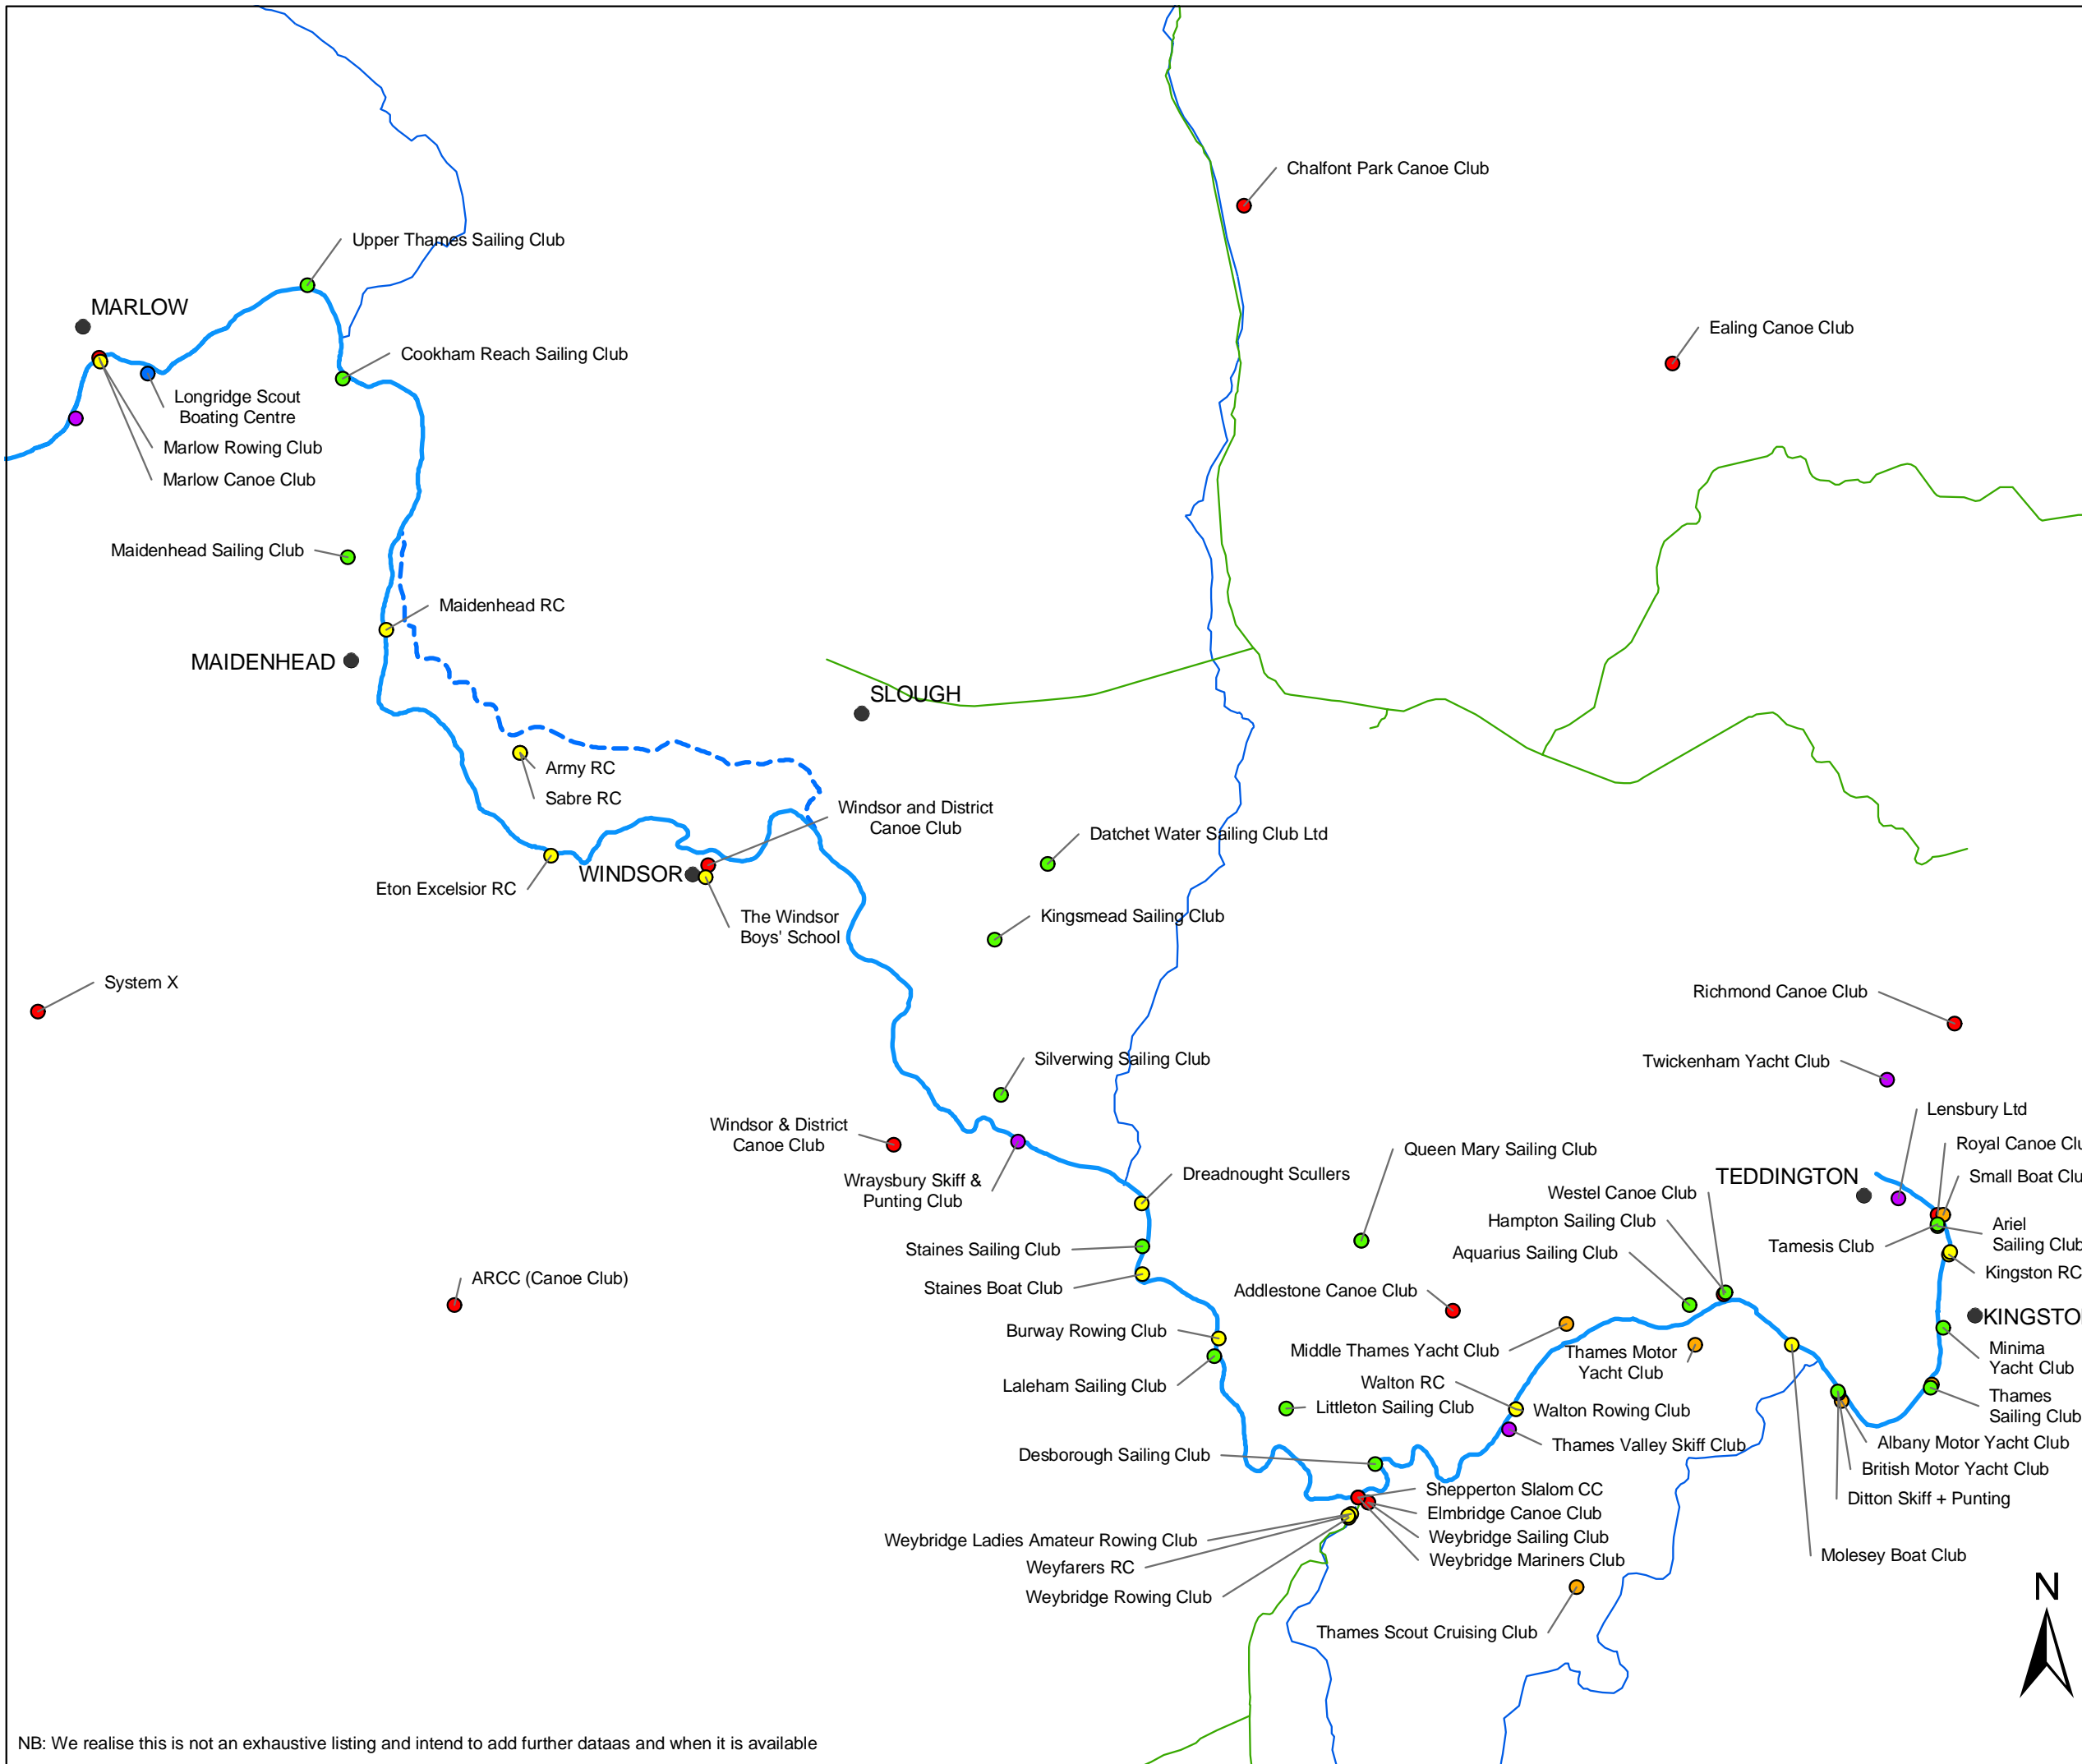

Thames Waterway Plan

Map 8b Clubs & Societies

- Canoe
- Motor Cruising
- Rowing
- Sailing
- Walking
- Youth Group
- other

Kilometers

1:110,000

NB: We realise this is not an exhaustive listing and intend to add further dataas and when it is available