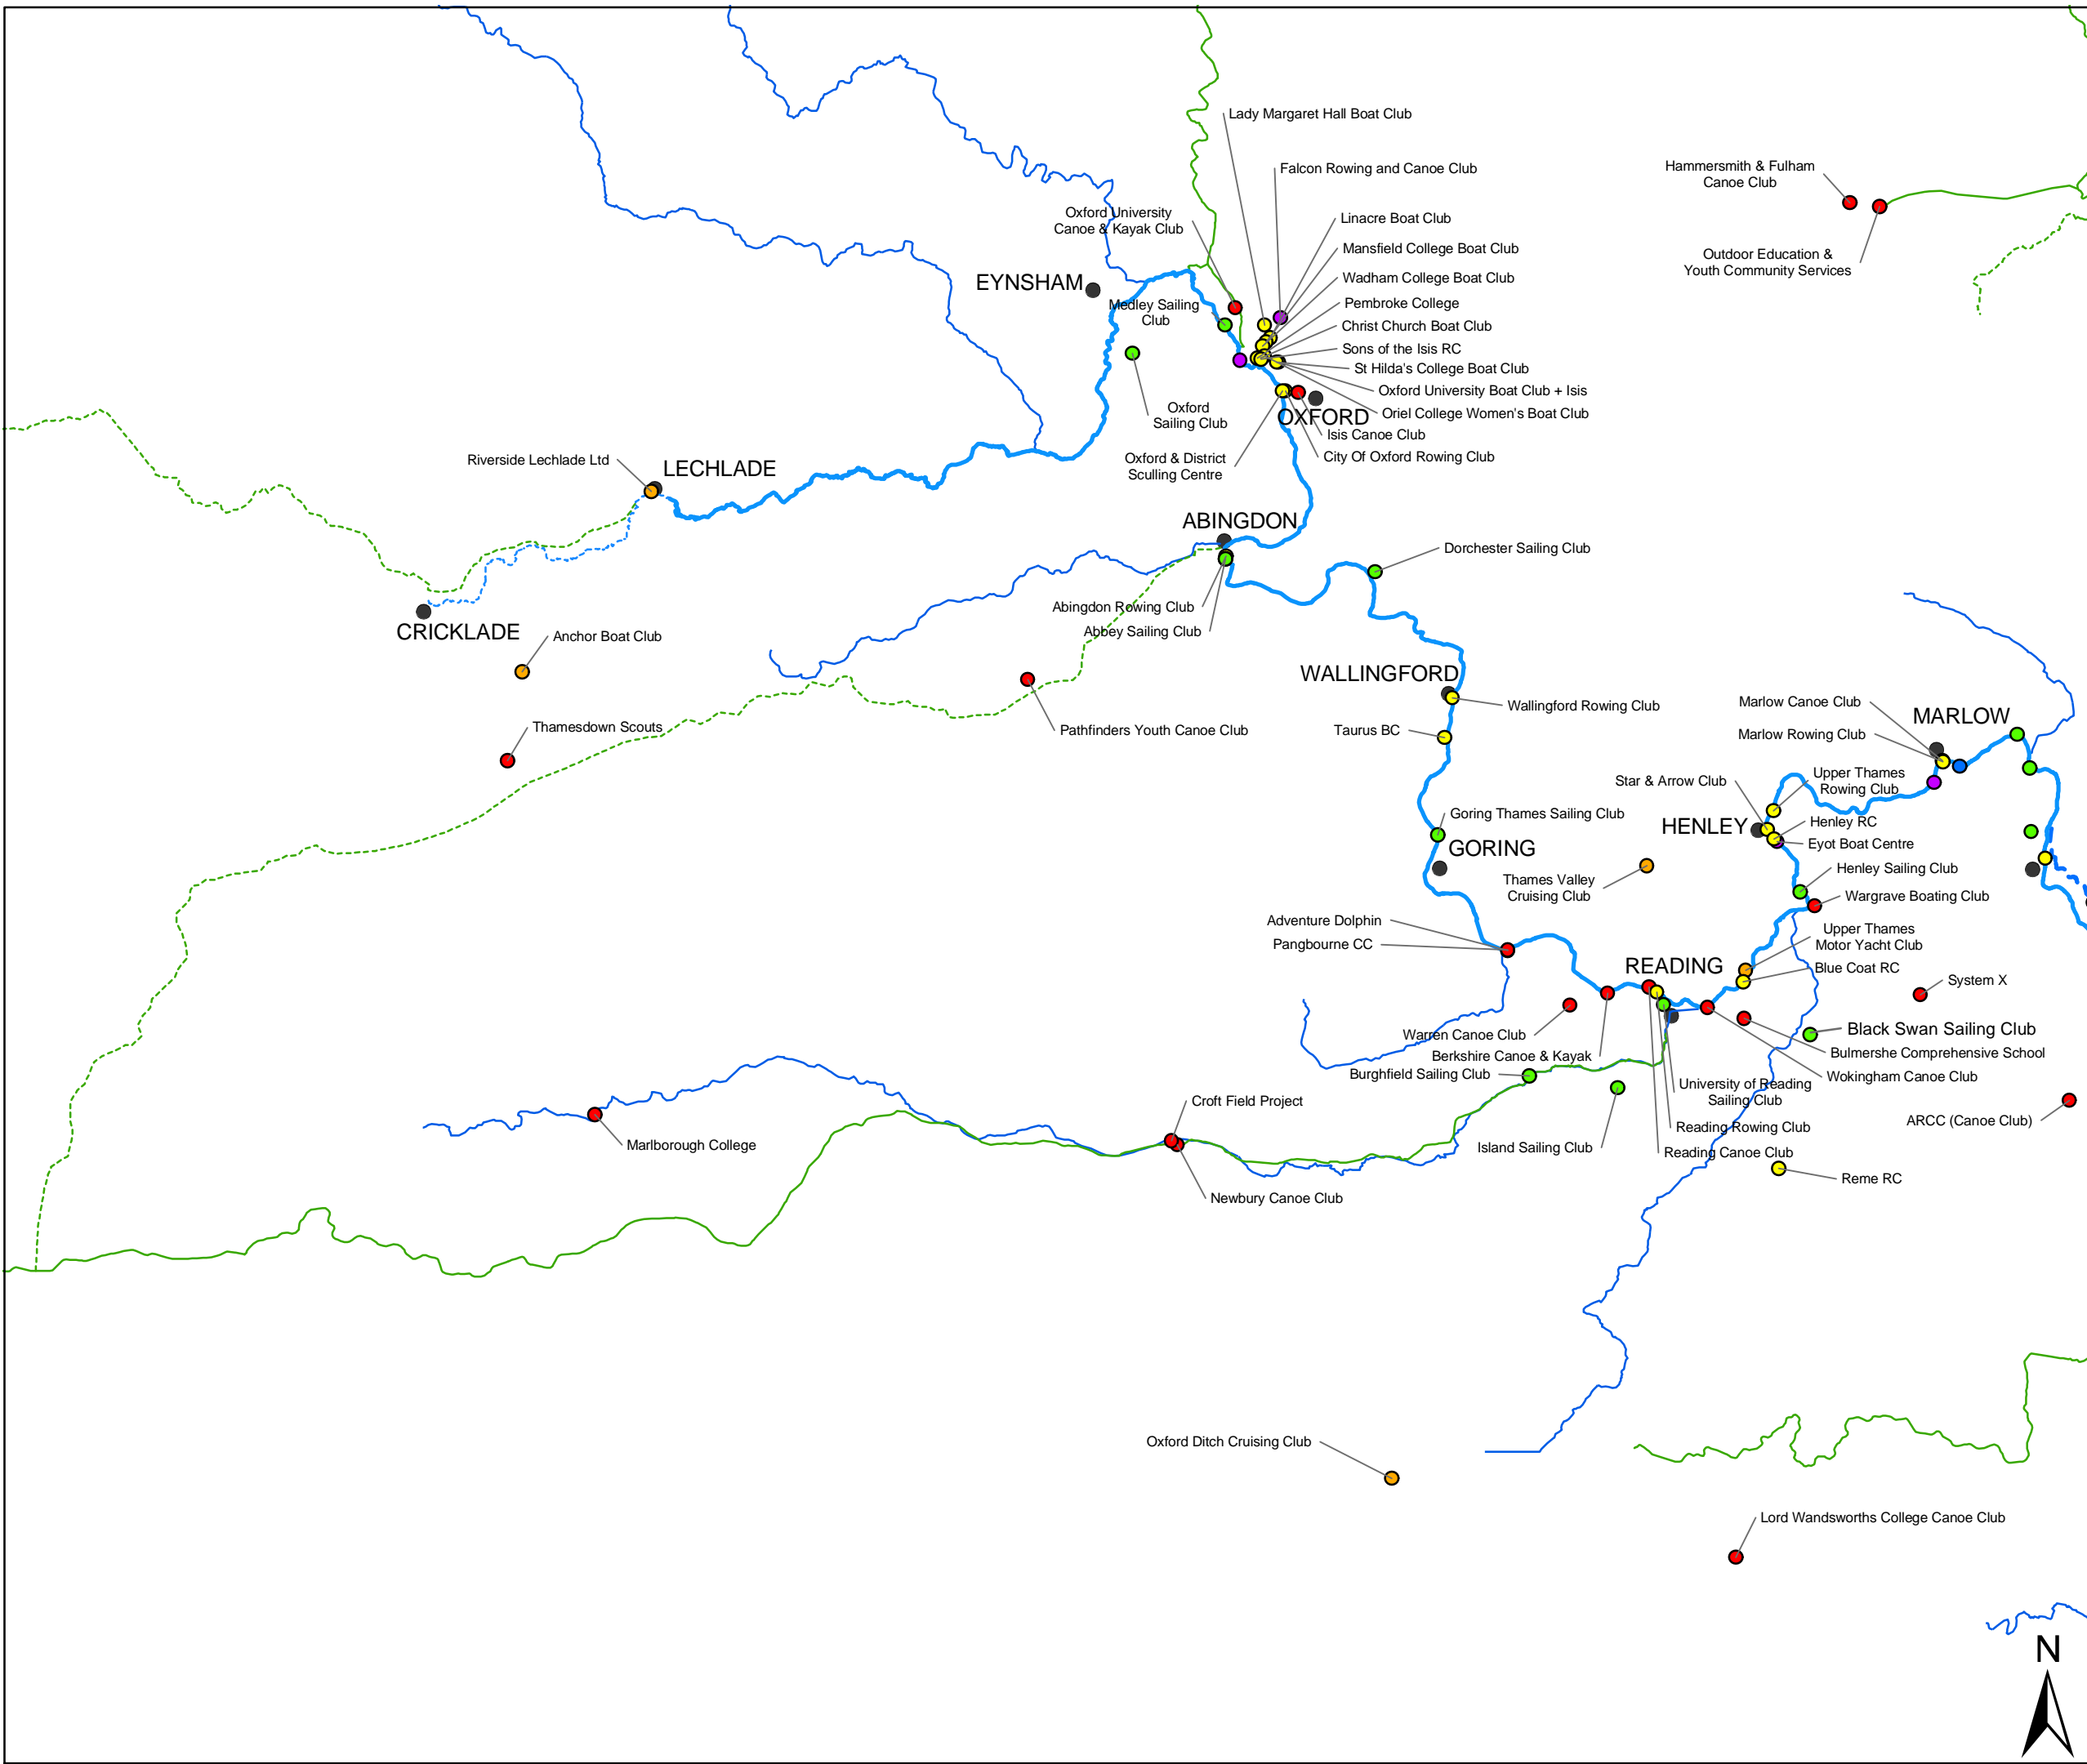

Thames Waterway Plan

Map 8a Clubs & Societies

- Canoe
- Motor Cruising
- Rowing
- Sailing
- Walking
- Youth Group
- other

Kilometers

1:305,000