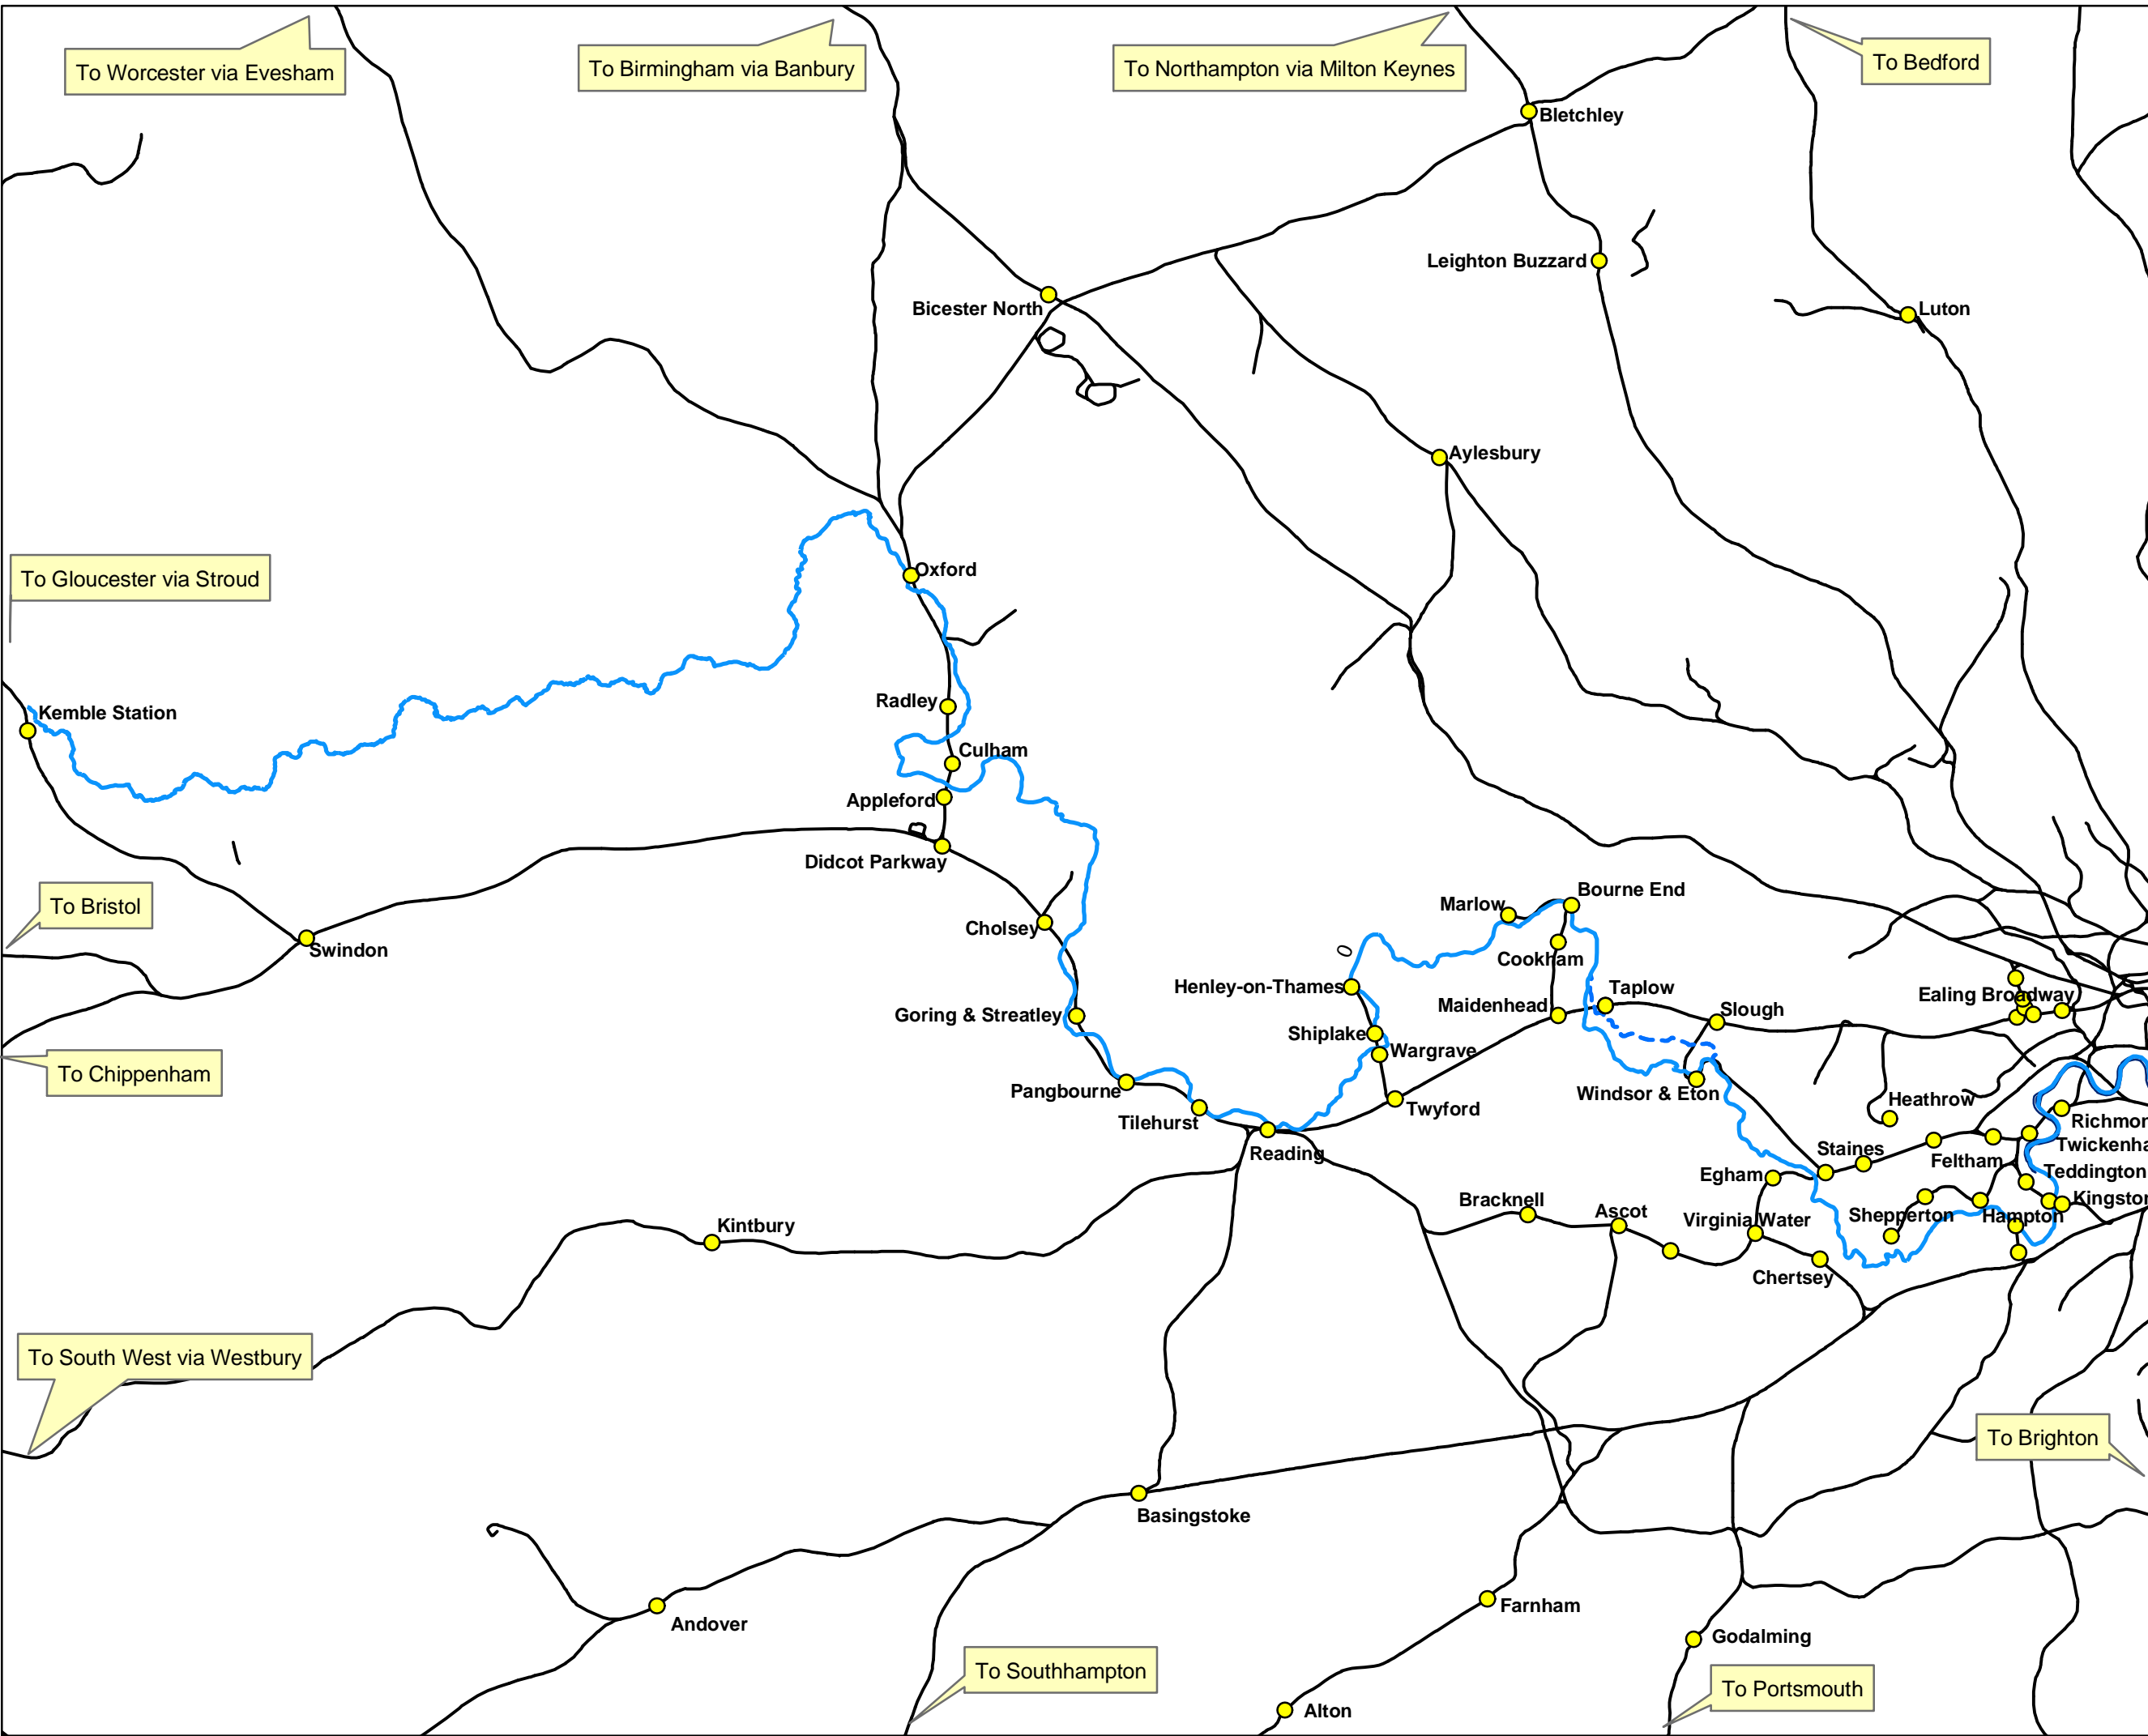

Thames Waterway Plan

Map 6b
Tourism
Accessibility (Rail)

-  Stations (selected)
-  Rail Network
-  River Thames