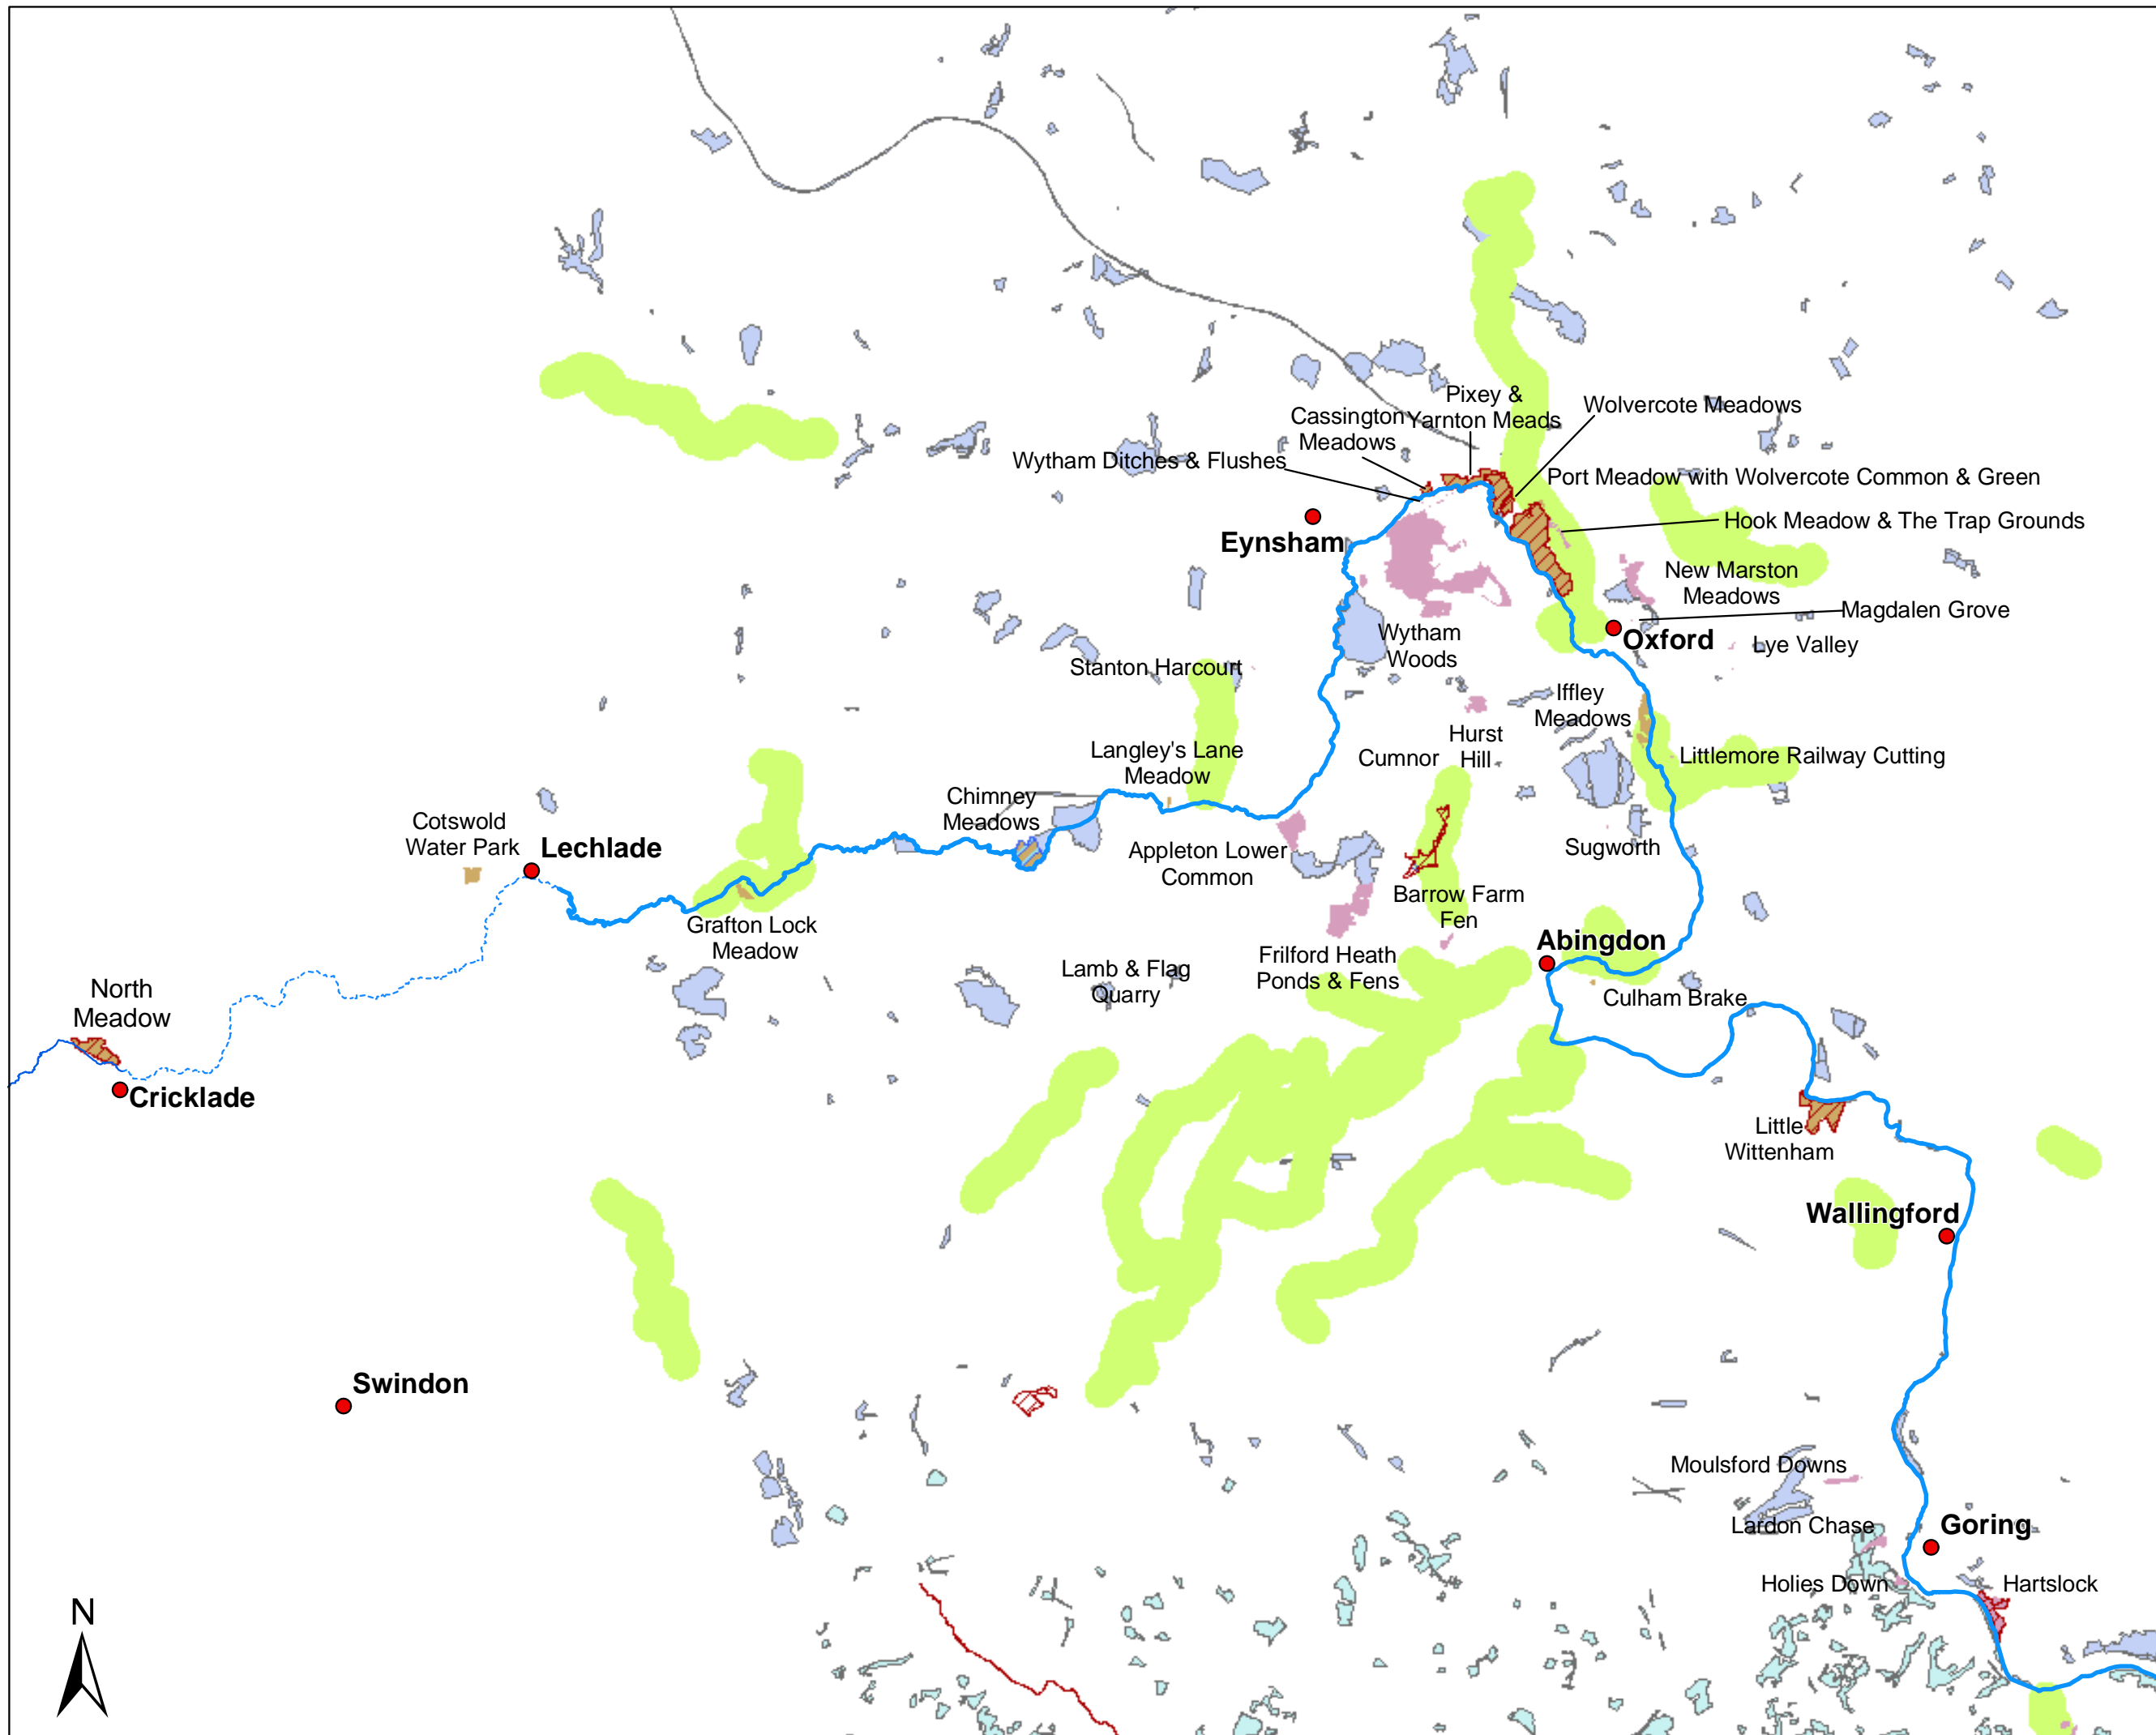

# Thames Waterway Plan

## Map 19a Conservation Sites (Lower)

-  Water level dependent SSSI
-  Non-water level dependent SSSI
-  Special Area of Conservation
-  Special Protection Area
-  Water Vole Key Areas
-  Oxon Wildlife Sites
-  Berks Wildlife Sites